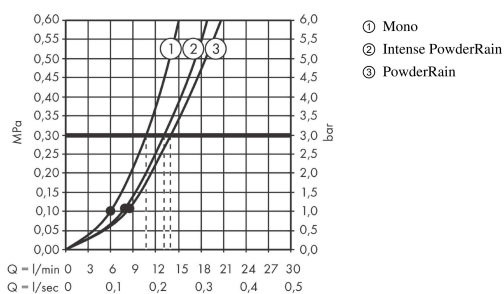

Rainfinity Hand shower 130 3jet

Surfaces: **Chrome** Article Number: **26864000**

Description

product features

- shower head size: 132 mm
- spray type: PowderRain, Intense PowderRain, MonoRain
- convenient diversion via Select button
- spray disc surface: graphite
- maximum flow rate at 3 bar: 14 l/min
- minimum flow pressure: 1,1 bar
- with internal water conduction
- rinseable screen seal
- connection thread G ½
- connection dimension: DN15
- suitable for continous flow water heaters

Technology

Design awards

Product image

Scale drawing

Flowchart

The consumption was measured in combination with the appropriate fittings (thermostat/mixer/ in-wall valve) to reflect actual application in practice.