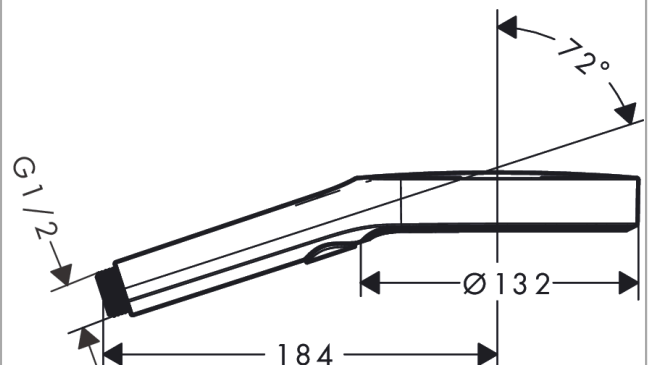

Rainfinity Hand shower 130 3jet

Surfaces: **Chrome** Article Number: **26864000**

Description

product features

- shower head size: 132 mm
- spray type: PowderRain, Intense PowderRain, MonoRain
- convenient diversion via Select button
- spray disc surface: graphite
- maximum flow rate at 3 bar: 14 l/min
- minimum flow pressure: 1,1 bar
- with internal water conduction
- rinseable screen seal
- connection thread G ½
- connection dimension: DN15
- suitable for continous flow water heaters

Technology

Design awards

Product image

Scale drawing

Flowchart

The consumption was measured in combination with the appropriate fittings (thermostat/mixer/ in-wall valve) to reflect actual application in practice.